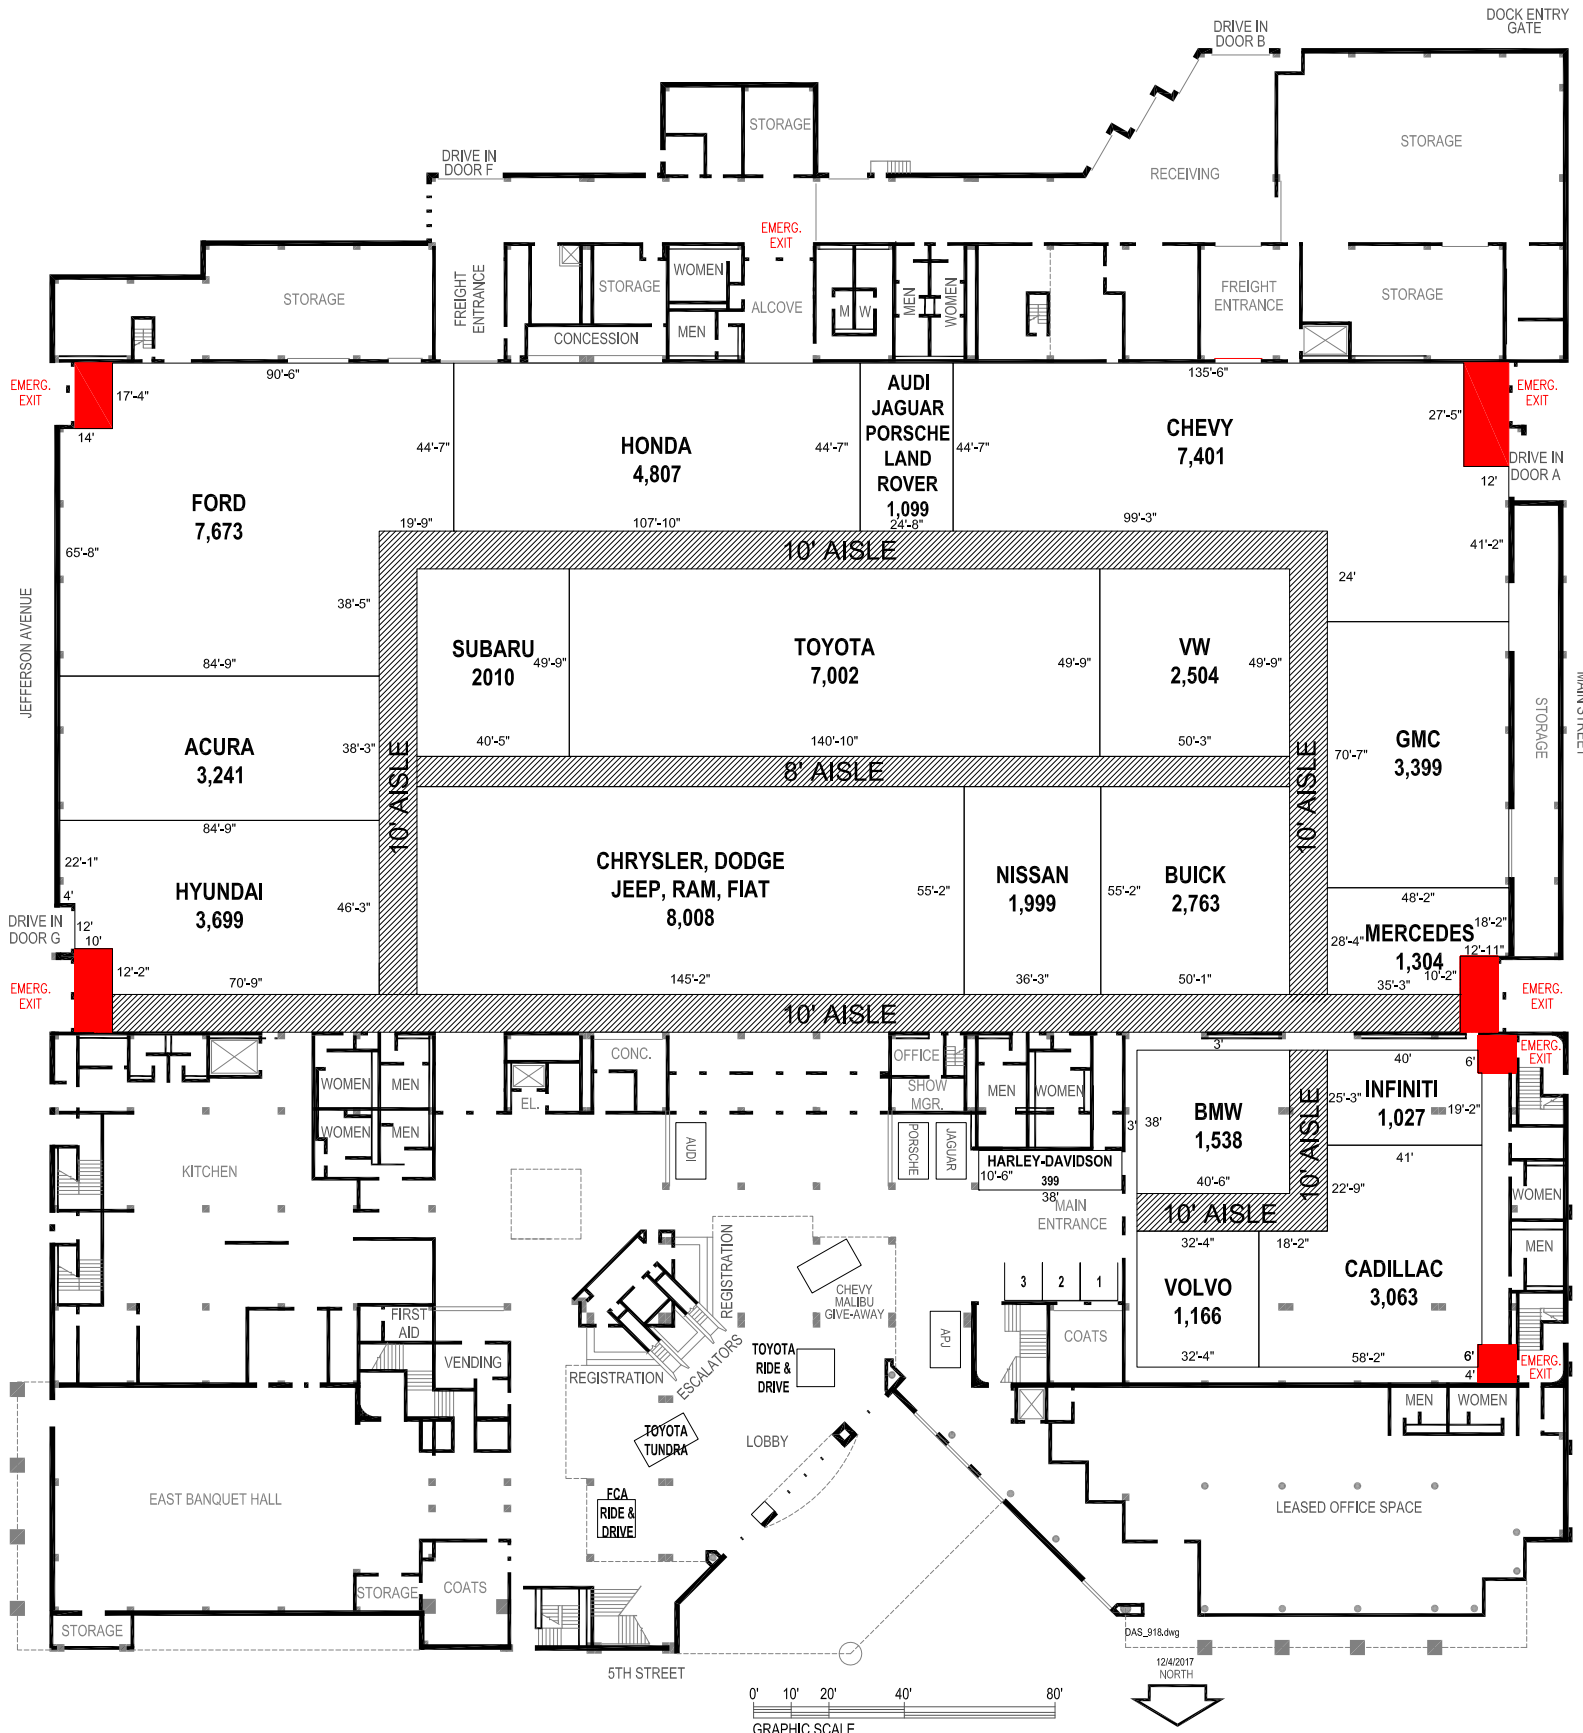

THE 2018 DAYTON AUTO SHOW

0' 10' 20' 40' 80'
GRAPHIC SCALE

12/4/2017
NORTH

DAS_918.dwg